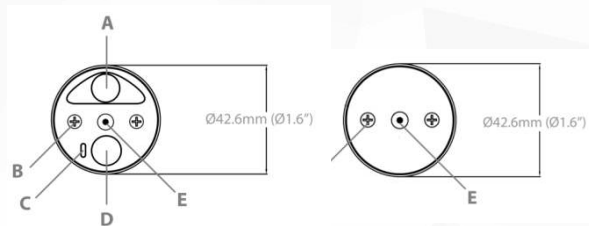

Accessories

- **Charger**
  AX1-CHR (Included)
- **Eyebolt**
  AX1-EBLT (2 pcs Included)
- **Holder**
  AX1-H (2 pcs Included)
- **Stand**
  AX1-STD (Included)
- **Charging case**
  AX1-CHRCSE
- **Spigot (3/8" & 1/4"-20 threads)**
  AX1-BLT

A	ON/OFF Button
B	Screws
C	Rubber Charging socket
D	Charging socket
E	M5 Thread for Screw Hooks