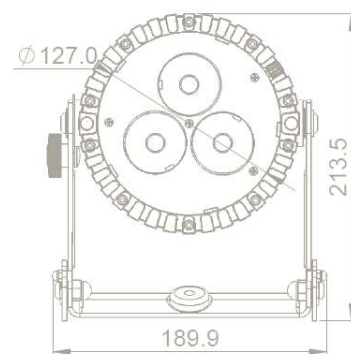

AX5 TriplePAR™

Data sheet

Optical

- Colours
RGBAW
- Total LED power
45W
- Luminous Flux
1080Lm*
- Emittance (@2m)
4800Lx*
- CRI
92
- Strobe
0-25Hz
- Beam Angle
13°
- Pixels
1

Construction

- Housing
Aluminium
- IP Rating
IP65
- Relative humidity
0-100%
- Operating Temperature
0-40 °C
32-104 °F
- Weight
3.4kg
- Dimensions
141 x 190 x 214 (mm)

Accessories

-  IR remote control
ARC1
-  32° Flood filter
AX5-FF (included)
-  17°x 46° Wallwash filter
AX5-WWF (Included)
-  Spigot (3/8" & 1/4"-20 threads)
AX1-BLT
-  Charging case
AX5-CHRSE

Electrical

Control

- Wireless Modules
865-870MHz
902-928MHz
2.4GHz
- Range
300m | 330 Yards
- DMX
Supports CRMX, W-DMX and XLR-DMX