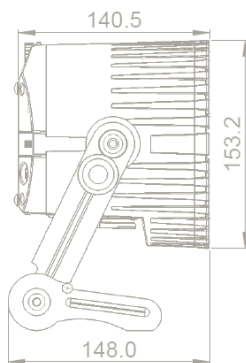

Electrical

- Battery
  LG Chem Lithium-ion
- Battery Lifetime
  70% after 300 cycles
- LED Lifetime
  50.000 Hours
- Charging time (nominal)
  5 Hours
- Input Voltage
  90-264V 47-63Hz
- Input Current
  1.2A/115VAC ~ 1.0A/230VAC
- Inrush Current
  Cold start 30A/115VAC ~ 60A/230VAC